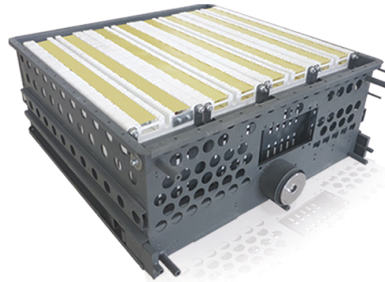

针刺试验机

短路测试仪

盐雾试验箱

二次电池性能检测系统

芯驰锂电
XINDILI POWER BATTERY

many kinds for different cars

360Ah电池模块

24串电池模块

SUV lithium battery model

business car lithium battery model

sports car lithium battery model

sedan lithium battery model

芯驰锂电
XINCHI LITHIUM BATTERY

storage、UPS、 backup power

家庭储能锂离子电池

后备式锂离子电池模块